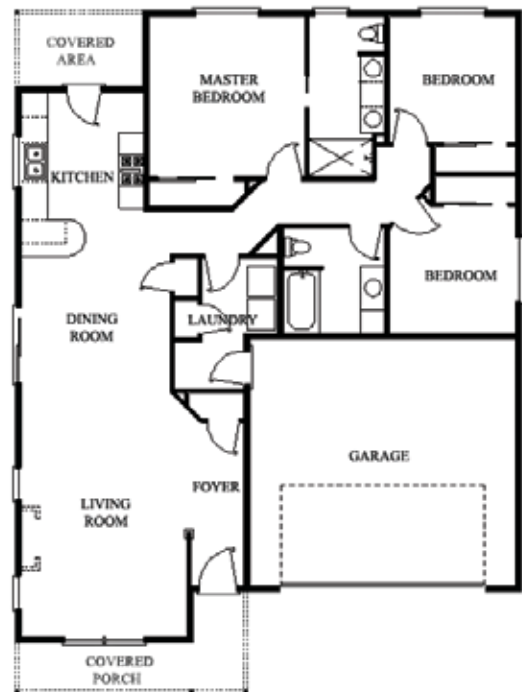

Bloedel Custom Homes, LLC
Ryan Bloedel
503.362.2322
License: 158828