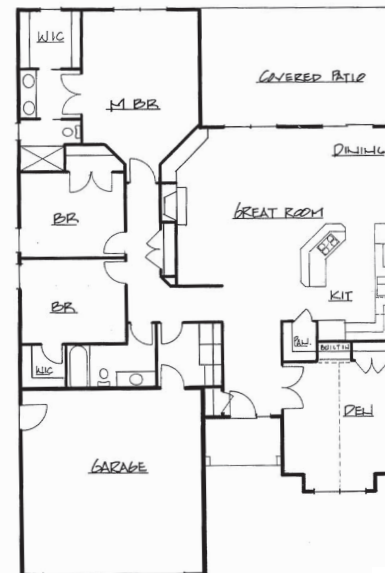

## Darrell Beam Construction Inc.

4798 TATE AVE N, SALEM | 1,945 SQ FT | 3 BR, 2 BA | \$ 339,900

Darrell Beam Construction has offered quality homes to the consumers of Salem, Oregon and its surrounding area for over 25 years.

### features

- Maple floors in entry, kitchen, dining and great room
- Tumbled marble backsplash in kitchen with granite counters
- Upgraded gas appliances
- Plumbed for water softener
- Hardiplank siding and stone on outside
- Vaulted ceilings in den and master bedroom; 9' elsewhere
- Large covered patio & fenced back yard
- Tile floors and counters in both baths & utility room
- Carriage garage doors
- Landscaping in front and backyards