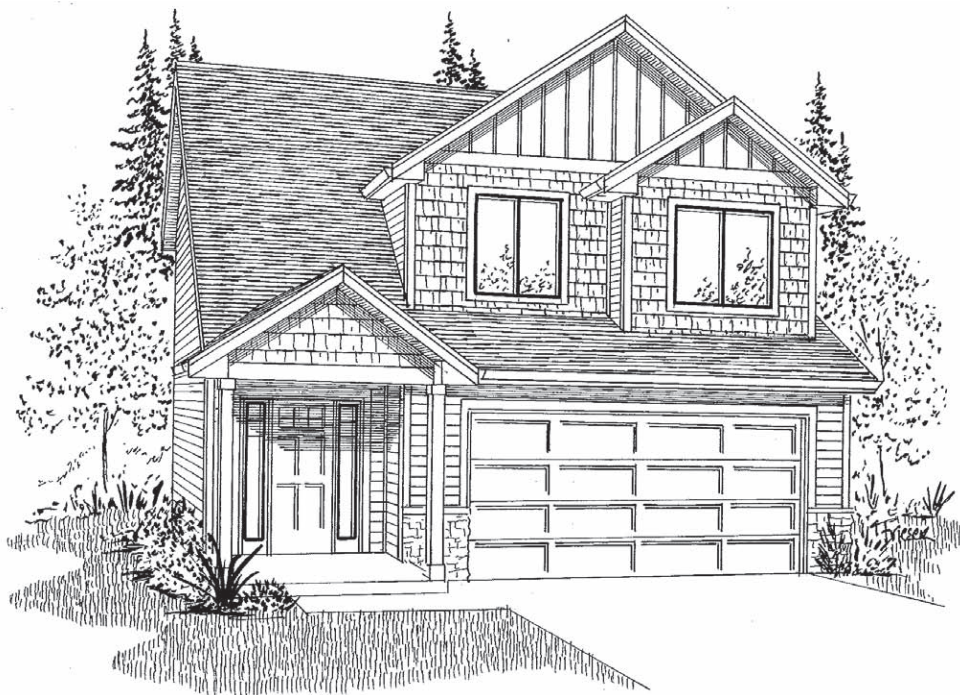

no. 7

Bloedel Custom Homes, LLC

2762 VAN KLEEK PL, NW SALEM | 1,438 SQ FT | 3 BR, 2.5 BA | \$ 204,900

Bloedel Custom Homes, LLC is proud to present its 2009 Tour home. This pre-sold home is located in the brand new Natures View at Gibson Creek Subdivision, in West Salem.

Please visit this wonderful home to see the quality and attention to detail that are signatures of a Bloedel Custom Home.

Bloedel Custom Homes has a variety of different floor plans and beautiful lots to choose from, in West Salem and Silverton, for your new home, starting at \$180,000. With these prices, and lots of financing options, please come by and see how we can make your dream of owning a NEW home, a reality.