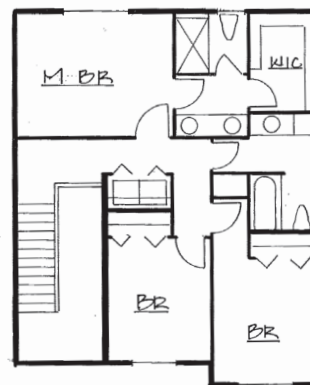

Bloedel Custom Homes, LLC
Ryan Bloedel
(503) 362-2322
CCB#158828
WWW.TRADEMARKENTERPRISES.COM