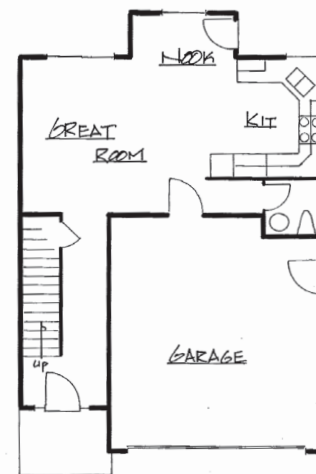

Bloedel Custom Homes, LLC
Ryan Bloedel
(503) 362-2322
CCB#158828
WWW.TRADEMARKENTERPRISES.COM