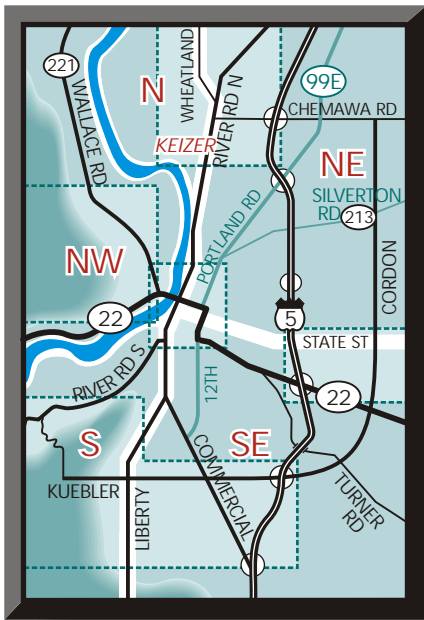

KEIZER

- ① MC Northwest, Inc
7847 Caleb St NE
- ② Vliet Construction, Inc
6609 Craftsman Ln N
- ③ Darrell Beam Construction
4798 Tate Ave N

Maps: Fish Feet on the Rim, Graphic Design

KEY MAP

SALEM CITY CENTER

SALEM CITY CENTER

- ② Comfort Homes, LLC
421-425 Norway St NE
- ③ Broadway Town Square
417 Belmont St NE
- ④ The Meridian
777 Commercial St SE

TURNER RD in SE Salem intersects MISSION ST (Hwy 22) and the big curve connecting CORDON RD & KUEBLER BLVD

TURNER

- ②① Don Lulay Homes, LLC
7288 Eastwood Dr

Home Builders Association of Marion & Polk Counties
385 Taylor St NE • Salem OR 97301
503-399-1500

Visit us at www.HomeBuildersAssociation.org

Maps: Fish Feet on the Rim, Graphic Design

Maps: Fish Feet on the Rim, Graphic Design

KEY MAP