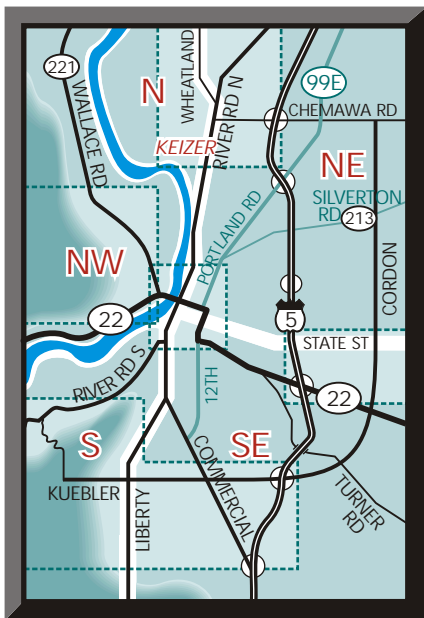

KEIZER

- ① MC Northwest, Inc
7847 Caleb St NE
- ② Vliet Construction, Inc
6609 Craftsman Ln N
- ③ Darrell Beam Construction
4798 Tate Ave N

Maps: Fish Feet on the Rim, Graphic Design

KEY MAP

SALEM CITY CENTER

SALEM CITY CENTER

- ② Comfort Homes, LLC
421-425 Norway St NE
- ③ Broadway Town Square
417 Belmont St NE
- ④ The Meridian
777 Commercial St SE

TURNER RD in SE Salem intersects MISSION ST (Hwy 22) and the big curve connecting CORDON RD & KUEBLER BLVD

TURNER

- ②① Don Lulay Homes, LLC
7288 Eastwood Dr

Home Builders Association of Marion & Polk Counties
385 Taylor St NE • Salem OR 97301
503-399-1500

Visit us at www.HomeBuildersAssociation.org

Maps: Fish Feet on the Rim, Graphic Design

Maps: Fish Feet on the Rim, Graphic Design

KEY MAP