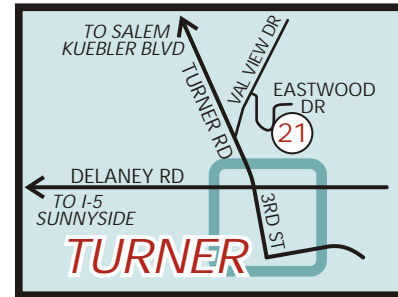

KEIZER

- ① MC Northwest, Inc
7847 Caleb St NE
- ② Vliet Construction, Inc
6609 Craftsman Ln N
- ③ Darrell Beam Construction
4798 Tate Ave N

Maps: Fish Feet on the Rim, Graphic Design

KEY MAP

SALEM CITY CENTER

SALEM CITY CENTER

- ② Comfort Homes, LLC
421-425 Norway St NE
- ③ Broadway Town Square
417 Belmont St NE
- ④ The Meridian
777 Commercial St SE

TURNER RD in SE Salem intersects MISSION ST (Hwy 22) and the big curve connecting CORDON RD & KUEBLER BLVD

TURNER

- ②① Don Lulay Homes, LLC
7288 Eastwood Dr

Home Builders Association of Marion & Polk Counties
385 Taylor St NE • Salem OR 97301
503-399-1500

Visit us at www.HomeBuildersAssociation.org

Maps: Fish Feet on the Rim, Graphic Design

Maps: Fish Feet on the Rim, Graphic Design

KEY MAP