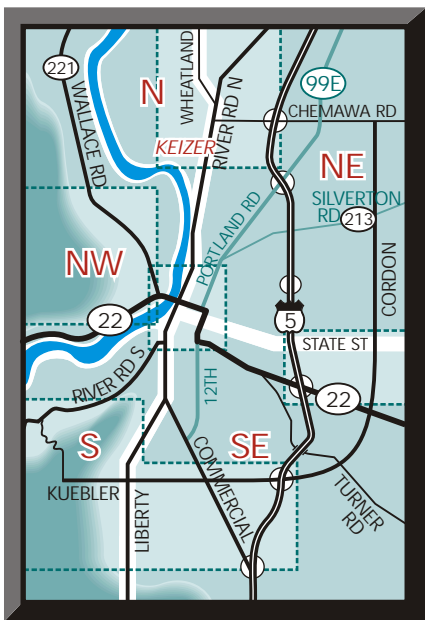

SALEM CITY CENTER

- ② Comfort Homes, LLC
421-425 Norway St NE
- ③ Broadway Town Square
417 Belmont St NE
- ④ The Meridian
777 Commercial St SE

TURNER RD in SE Salem intersects MISSION ST (Hwy 22) and the big curve connecting CORDON RD & KUEBLER BLVD

Maps: Fish Feet on the Rim, Graphic Design

KEY MAP