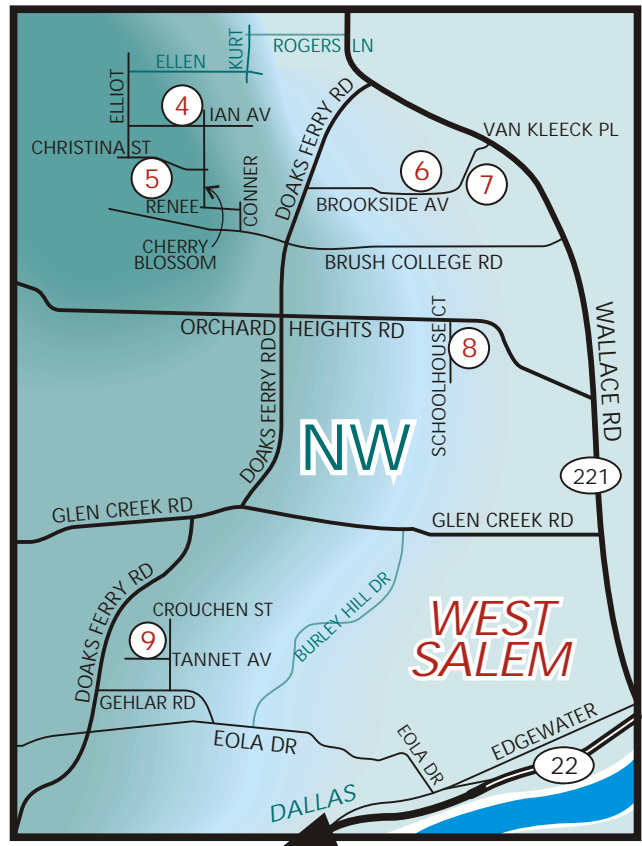

SALEM CITY CENTER

- ② Comfort Homes, LLC
421-425 Norway St NE
- ③ Broadway Town Square
417 Belmont St NE
- ④ The Meridian
777 Commercial St SE

TURNER RD in SE Salem intersects MISSION ST (Hwy 22) and the big curve connecting CORDON RD & KUEBLER BLVD

TURNER

- ②① Don Lulay Homes, LLC
7288 Eastwood Dr

Home Builders Association of Marion & Polk Counties
385 Taylor St NE • Salem OR 97301
503-399-1500

Visit us at www.HomeBuildersAssociation.org

Maps: Fish Feet on the Rim, Graphic Design

KEY MAP

NORTHWEST SALEM

- ④ Pacific Lifestyle Homes, Inc
2487 Ian Ave NW
- ⑤ Gregg Palmer Construction, LLC
2572 Christina St NW
- ⑥ Talmage Construction, Inc
1835 Brookside Ave NW
- ⑦ Bloedel Custom Homes, LLC
2762 Van Kleeck Pl NW
- ⑧ Timbercraft Homes
1758 Schoolhouse Ct NW
- ⑨ Coe Construction Co
3121 Tannet Ave NW

Maps: Fish Feet on the Rim, Graphic Design

KEY MAP