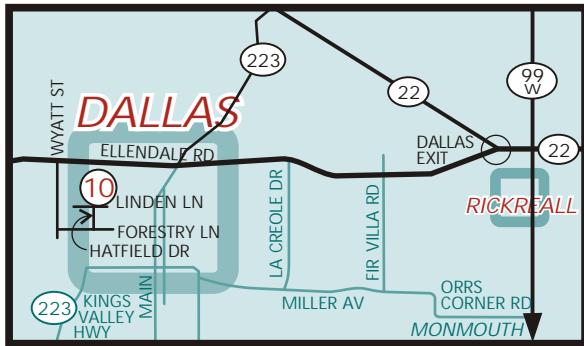

SALEM CITY CENTER

- ② Comfort Homes, LLC
421-425 Norway St NE
- ③ Broadway Town Square
417 Belmont St NE
- ④ The Meridian
777 Commercial St SE

TURNER RD in SE Salem intersects MISSION ST (Hwy 22) and the big curve connecting CORDON RD & KUEBLER BLVD

TURNER

- ②① Don Lulay Homes, LLC
7288 Eastwood Dr

Home Builders Association of Marion & Polk Counties
385 Taylor St NE • Salem OR 97301
503-399-1500

Visit us at www.HomeBuildersAssociation.org

Maps: Fish Feet on the Rim, Graphic Design

KEY MAP

NORTHWEST SALEM

- ④ Pacific Lifestyle Homes, Inc
2487 Ian Ave NW
- ⑤ Gregg Palmer Construction, LLC
2572 Christina St NW
- ⑥ Talmage Construction, Inc
1835 Brookside Ave NW
- ⑦ Bloedel Custom Homes, LLC
2762 Van Kleeck Pl NW
- ⑧ Timbercraft Homes
1758 Schoolhouse Ct NW
- ⑨ Coe Construction Co
3121 Tannet Ave NW

Maps: Fish Feet on the Rim, Graphic Design

KEY MAP