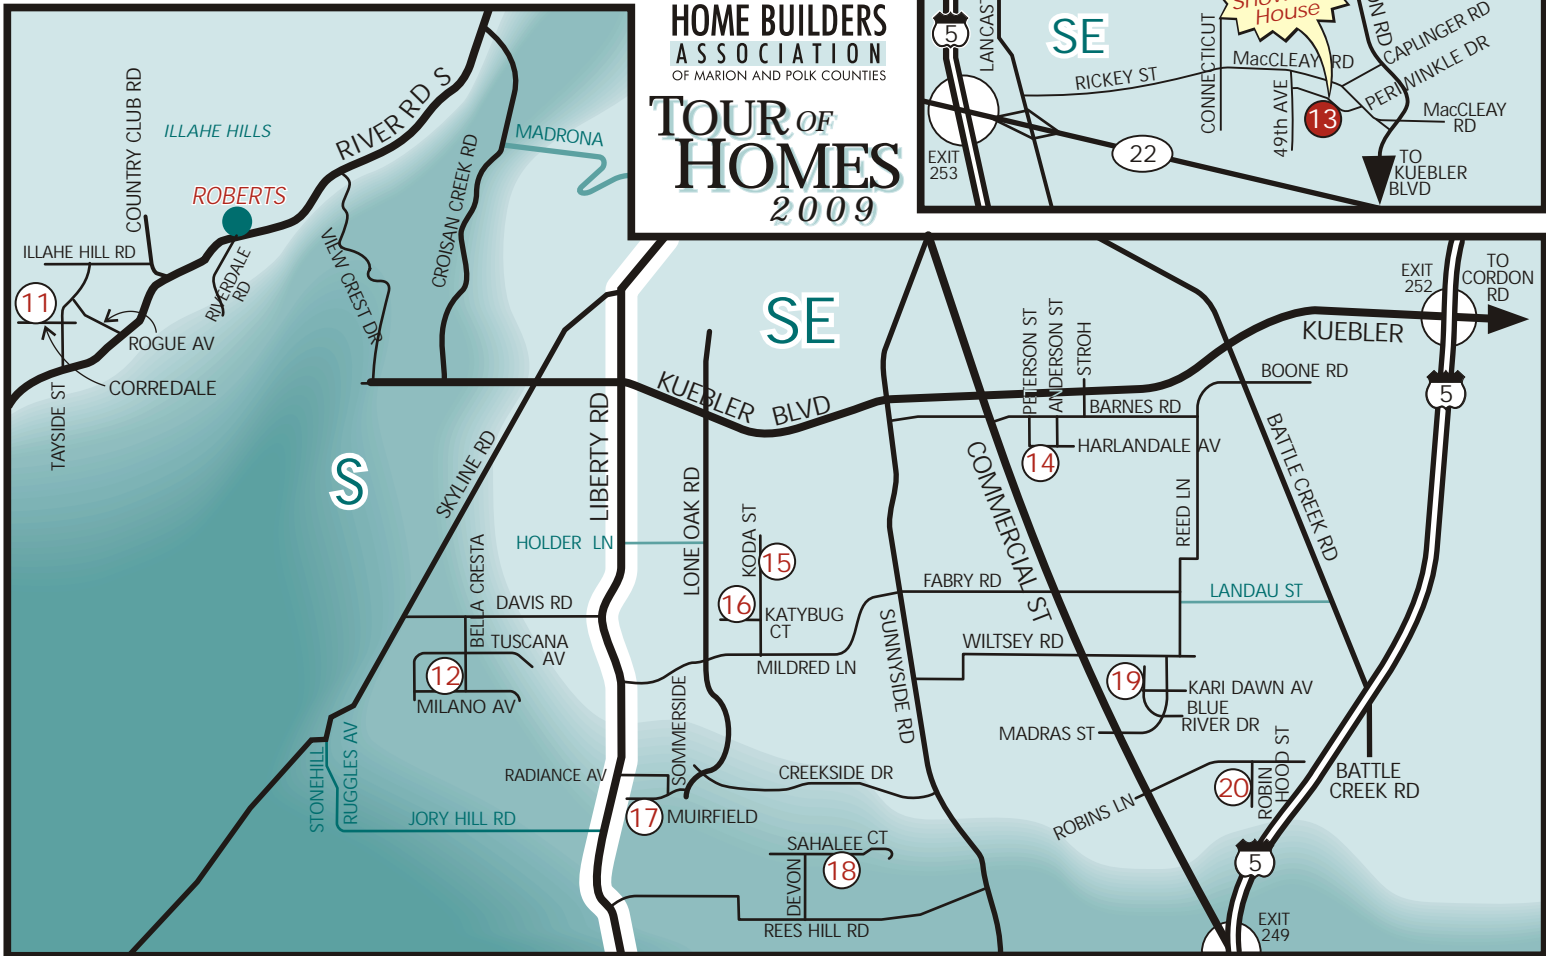

SOUTH SALEM

- ①① Sandstrum Homes, Inc
  4111 Corredale Dr S
- ①② Comfort Homes, LLC
  2333 Milano Ave S

SOUTHEAST SALEM

- ①③ Builders Future, Inc / JDC Homes, LLC
  HBA Showcase House
  4942 Periwinkle Dr SE
- ①④ Don Lulay Homes, LLC
  1550 Harlandale Ave SE
- ①⑤ D&B Quality Construction, Inc
  5688 Koda St SE
- ①⑥ Dynamic Homes
  485 Katybug Ct SE
- ①⑦ R² Properties, Inc
  186 Muirfield Ave S
- ①⑧ Kaufman Homes, Inc
  840 Sahalee Ct SE
- ①⑨ Hayden Homes
  5967 Blue River Dr SE
- ①⑩ Stanko Construction / Schipporite, LLC
  6419 Robin Hood St SE