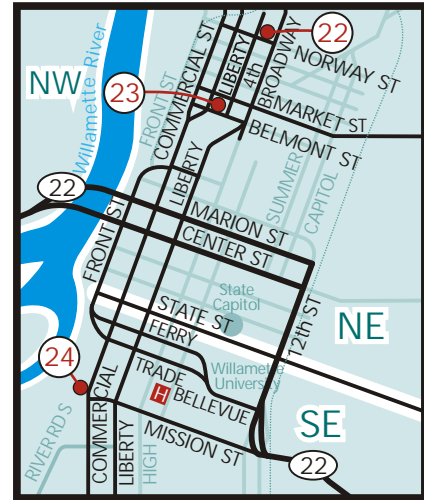

KEIZER

- ① MC Northwest, Inc
7847 Caleb St NE
- ② Vliet Construction, Inc
6609 Craftsman Ln N
- ③ Darrell Beam Construction
4798 Tate Ave N

Maps: Fish Feet on the Rim, Graphic Design

KEY MAP

SALEM CITY CENTER

SALEM CITY CENTER

- ② Comfort Homes, LLC
421-425 Norway St NE
- ③ Broadway Town Square
417 Belmont St NE
- ④ The Meridian
777 Commercial St SE

TURNER RD in SE Salem intersects MISSION ST (Hwy 22) and the big curve connecting CORDON RD & KUEBLER BLVD

TURNER

- ②① Don Lulay Homes, LLC
7288 Eastwood Dr

Home Builders Association of Marion & Polk Counties
385 Taylor St NE • Salem OR 97301
503-399-1500

Visit us at www.HomeBuildersAssociation.org

Maps: Fish Feet on the Rim, Graphic Design

Maps: Fish Feet on the Rim, Graphic Design

KEY MAP