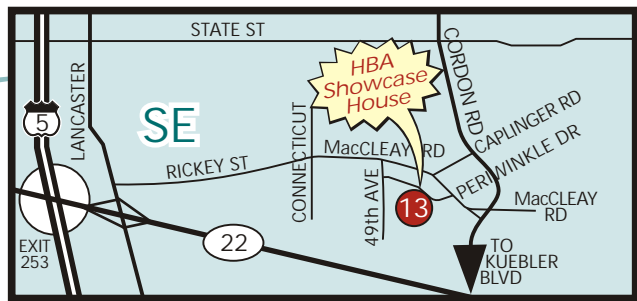

SOUTH SALEM

- ①① Sandstrum Homes, Inc
  4111 Corredale Dr S
- ①② Comfort Homes, LLC
  2333 Milano Ave S

SOUTHEAST SALEM

- ①③ Builders Future, Inc / JDC Homes, LLC
  HBA Showcase House
  4942 Periwinkle Dr SE
- ①④ Don Lulay Homes, LLC
  1550 Harlandale Ave SE
- ①⑤ D&B Quality Construction, Inc
  5688 Koda St SE
- ①⑥ Dynamic Homes
  485 Katybug Ct SE
- ①⑦ R² Properties, Inc
  186 Muirfield Ave S
- ①⑧ Kaufman Homes, Inc
  840 Sahalee Ct SE
- ①⑨ Hayden Homes
  5967 Blue River Dr SE
- ①⑩ Stanko Construction / Schipporite, LLC
  6419 Robin Hood St SE